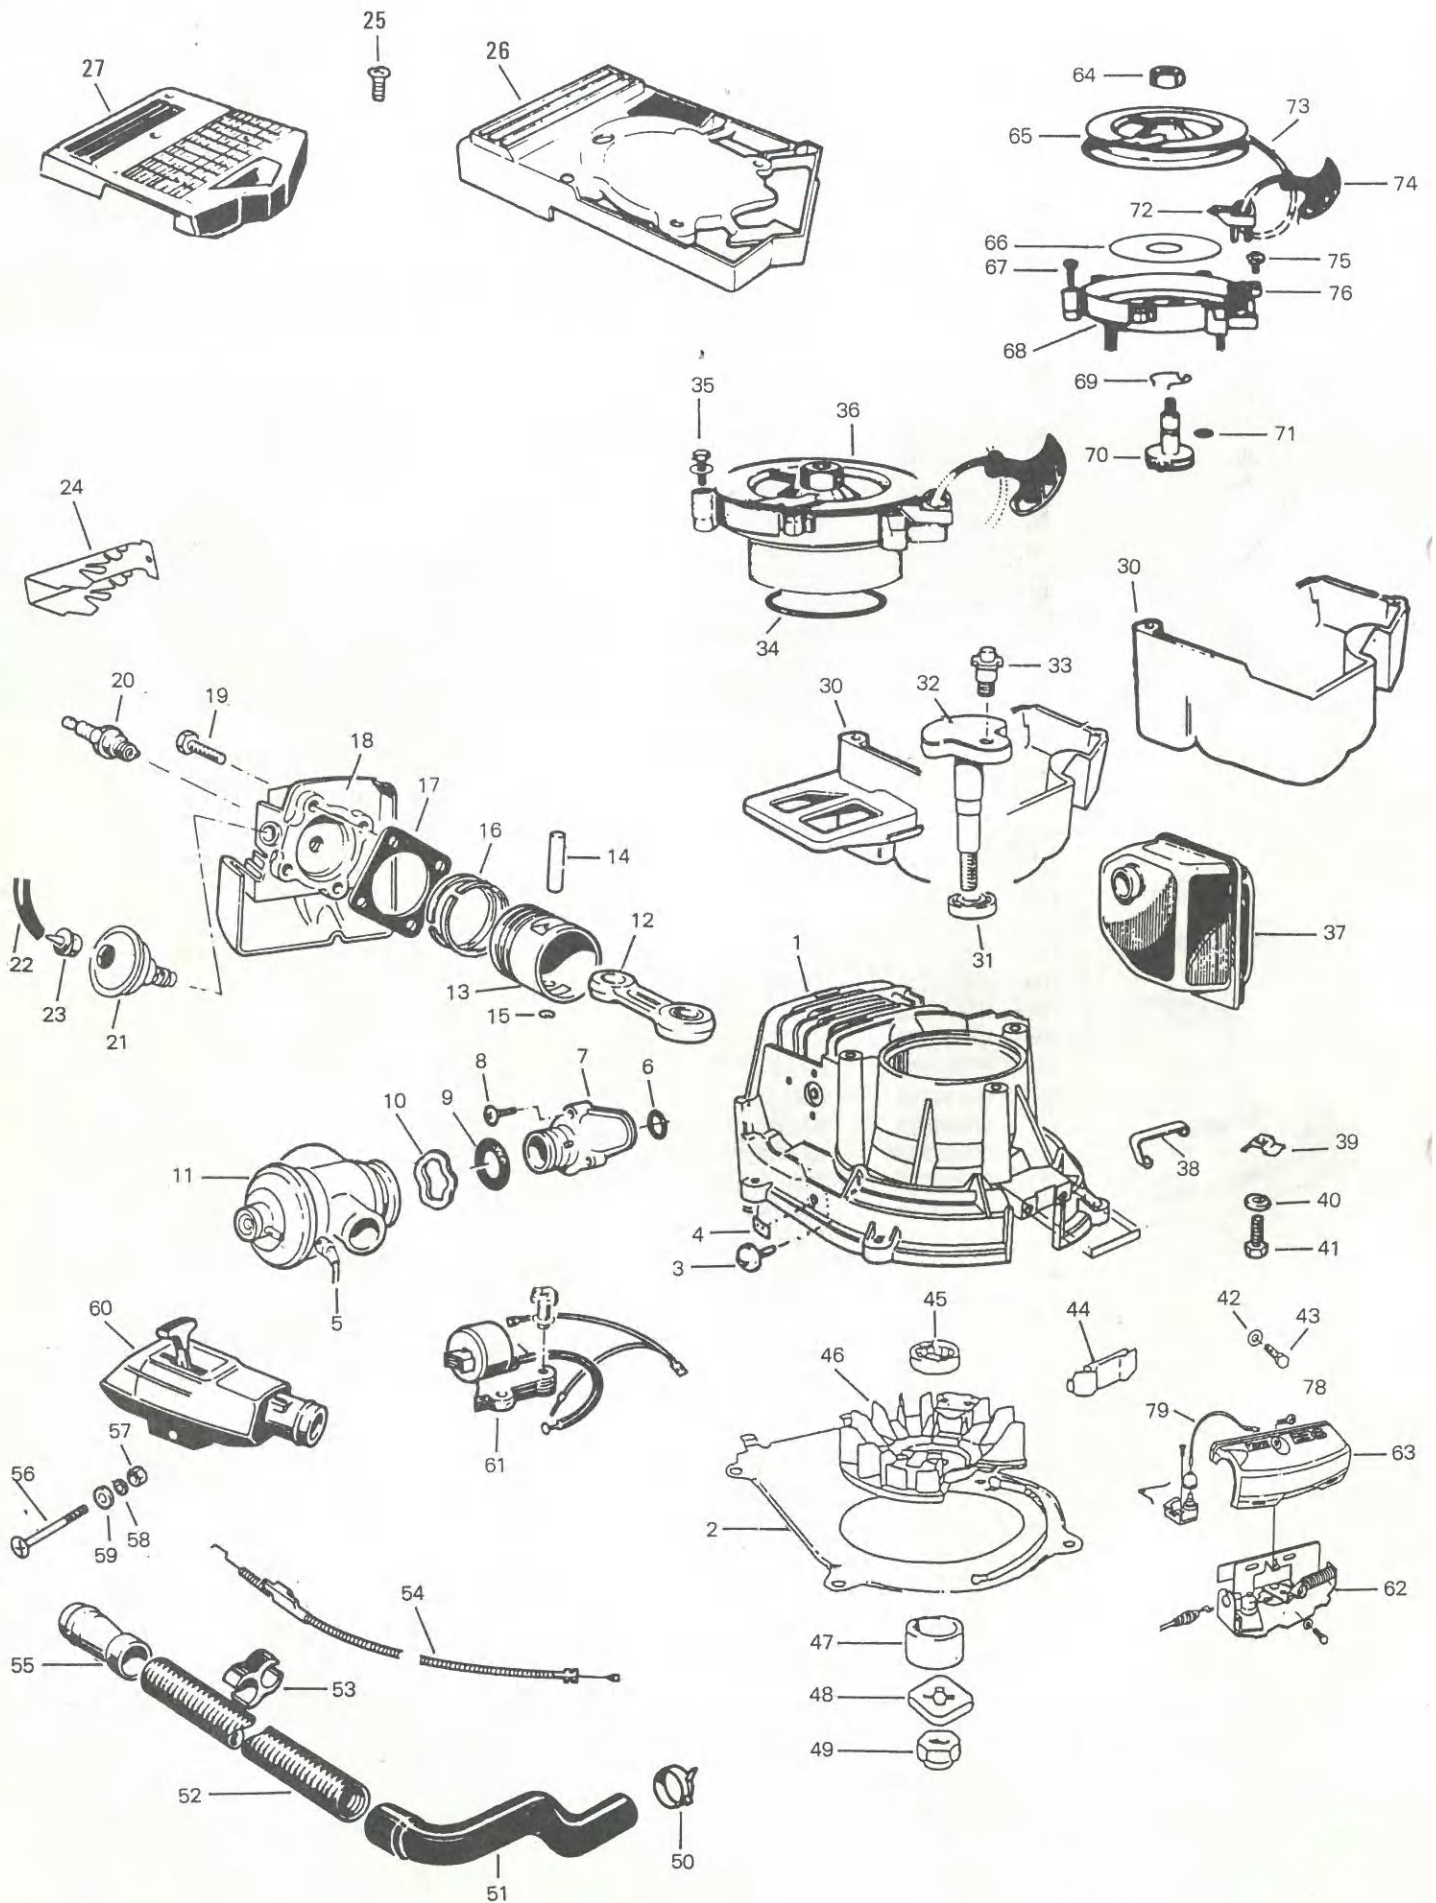

POWER TORQUE 2 STROKE ENGINE FITTED WITH BLADE BRAKE

**POWER TORQUE 2 STROKE ENGINE
FITTED WITH BLADE BRAKE**

P/No EN72985B

1	EN72916P	ENGINE BLOCK	64	ST12633D	NUT
2	EB68023A	BAFFLE PLATE W/BAND	65	ST12645S	PULLEY & SPRING ASSY
3	CR03601A	VACUUM NOZZLE	66	ST12672A	STARTER PLATE
4	HA25513B	PUSH-ON-FIX	67	HA21244D	BOLT
5	HA25192A	VACUUM TUBE	68	ST12803A	STARTER HOUSING
6	CR03227A	'O' RING	69	ST12624A	FRICTION SPRING
7	CR03633A	SPIGOT	70	ST12634A	SHAFT ASSY
8	HA20331D	SCREW	71	HA25506A	'O' RING
9	HA25363A	'O' RING	72	ST12642A	EYELET
10	CR03479B	WAVE WASHER	73	ST12038S	STARTER ROPE
11		CARBURETTOR ASSY	74	ST12572A	STARTER HANDLE
12	EN02104A	CONROD ASSY	75		BOLT NOT USED THIS MODEL
13	EN72841A	PISTON ASSY, STD	76	ST12657A	EYELET - NOT USED THIS MODEL
14	EN70708A	PISTON PIN	77		NOT USED
15	EN70709A	CIRCLIP	78	HA20411D	BOLT
16	EN70743S	PISTON RING SET, STD	79	MA05656A	CUT OUT WIRE
17	EN72516A	HEAD GASKET			
18	EN72515A	CYLINDER HEAD			
19	HA21244D	BOLT, CYLINDER HEAD			
20	HA25288S	SPARK PLUG			
21	EN72541A	DECOMPRESSOR ASSY			
22	HA25922A	DECOMPRESSOR TUBE			
23	EN77931A	NOZZLE			
24	EN72723A	PLUG GUARD			
25	HA20332D	FASTENER			
26	EN72920A	SUB COWL			
27	EN72921A	COWL BLACK			
30	EN72917A	DUCT, W/OUT TANK			
	EN72918A	DUCT, WITH TANK			
31	HA25502A	UPPER BEARING			
32	EN02115A	CRANKSHAFT			
33	EN02109B	CRANKPIN			
34	ST12629A	STARTER 'O' RING			
35	HA21244D	BOLT			
36	ST12670A	STARTER ASSY			
37	EN72936G	MUFFLER, BLACK			
38	EN72560B	MUFFLER CLIP			
39	CH84916A	SUPPORT PLATE, STEEL DECKS			
40	HA23065D	DECK WASHER, ALUMINIUM DECK			
	HA23140D	DECK WASHER, STEEL DECK			
41	HA21256D	SCREW			
42	HA22272D	WASHER			
43	HA20339D	SCREW, BRAKE ASSY MOUNTING			
44	EN72949A	NOT USED ON BRAKE MODELS			
45	HA25501A	LOWER BEARING			
46	MA05548A	FLYWHEEL ASSY			
47	EN72644B	SLEEVE/PULLEY			
48	EN72620B	WASHER			
49	EN72534B	NUT			
50	AF07574G	SNORKEL CLAMP			
51	AF07779A	LOWER ADAPTOR			
52	AF07553A	SNORKEL, CUT TO LENGTH			
53	CH81602A	CLAMP, SNORKEL			
54	TC04352A	THROTTLE CABLE, RED			
55	AF07764G	ADAPTOR UPPER			
56	HA20402D	SCREW			
57	HA24742D	NUT			
58	HA22223D	WASHER			
59	HA23163D	WASHER			
60	AF07483A	FILTER ASSEMBLY			
61		IGNITION ASSY - SEE SUB ASSY PAGE			
62	EB68000A	ENGINE BRAKE ASSY			
63	EB68015A	BRAKE COVER, PLASTIC