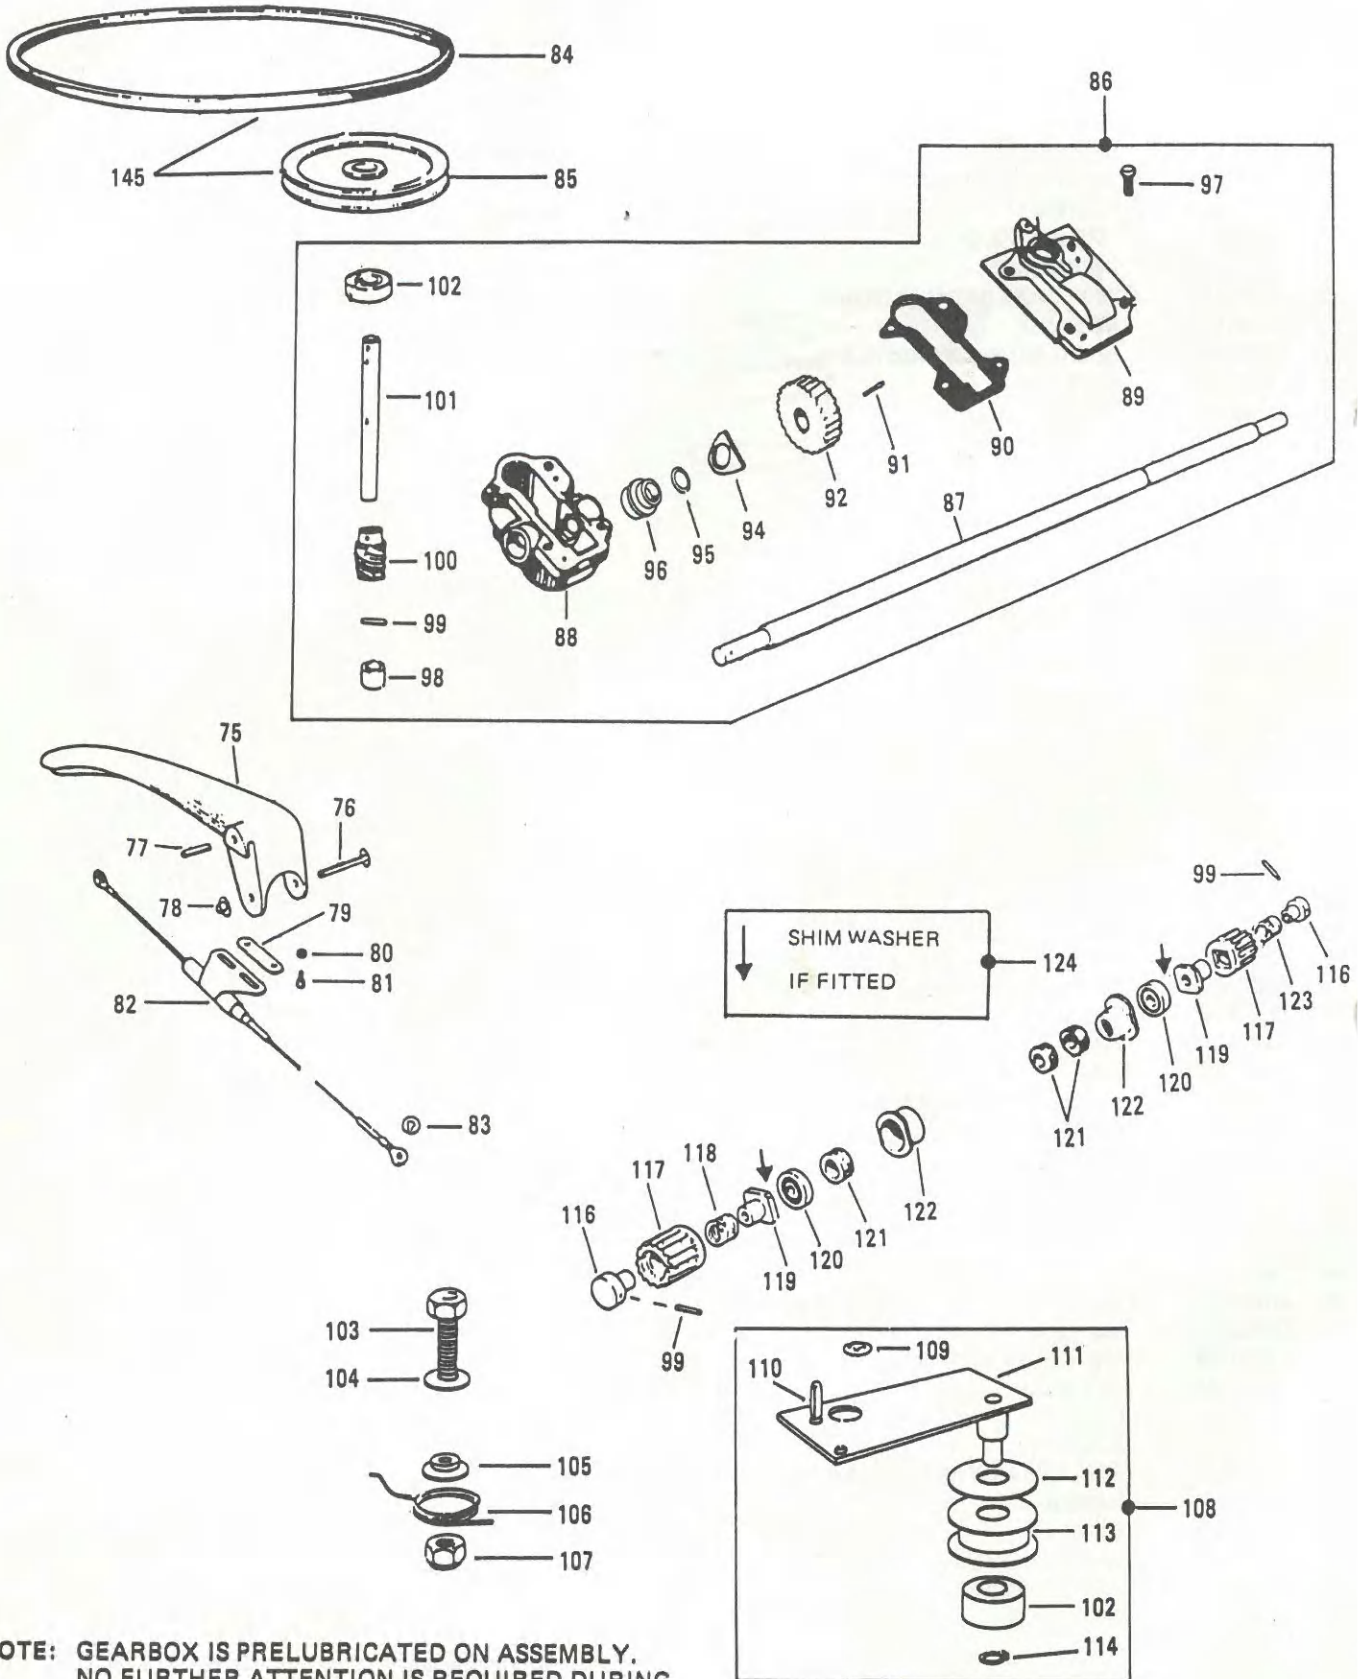

GEARBOX ASSEMBLY

A0064EU94 PRO 550 SELF PROPELLED 2 STROKE WITH BLADE BRAKE

NOTE: GEARBOX IS PRELUBRICATED ON ASSEMBLY. NO FURTHER ATTENTION IS REQUIRED DURING ITS WORKING LIFE. AFTER MAJOR SERVICE REPACK WITH NULON GRADE L90 LUBRICANT (147).

GEARBOX ASSEMBLY

AO064EU94 PRO 550 SELF PROPELLED 2 STROKE WITH BLADE BRAKE

75	CH83905A	HANDLE
76	HA25427D	PIVOT PIN
77	HA25421D	ROLL PIN
78	HA25428A	PUSH-ON-FIX
79	CH81543B	CAPSULE WASHER
80	HA24844D	NUT
81	CH81495D	SQUARE BOLT
82	CH86029A	CLUTCH CABLE ASSY
83	HA25546D	PUSH-ON-FIX
84	CH85667A	V BELT (STD)
	CH84287A	V BELT (SLOW SPEED)
85	CH85465D	PULLEY (STD, SMALL)
	CH85464D	PULLEY (SLOW, LARGE)
86	CH85352A	DRIVE SHAFT & GEARBOX ASSY
87	CH85354D	DRIVE SHAFT
88	CH85295A	HOUSING
89	CH85299A	COVER
90	CH85644A	GASKET
91	HA25503B	ROLL PIN
92	CH85296A	WORM WHEEL
94	HA22247A	THRUST WASHER
95	HA25665A	SEAL
96	CH85890A	SEAL, CARRIER
97	HA20117D	SCREW
98	HA25533A	NEEDLE BEARING
99	HA25303B	ROLL PIN
100	CH85301A	GEAR
101	CH85300A	SHAFT
102	HA25297A	BALL RACE
103	HA21264D	BOLT
104	HA22245D	WASHER
105	CH85670A	BEARING
106	CH85655A	SPRING
107	HA24981D	NUT
108	CH85650A	IDLER ARM ASSY
109	HA25546D	PUSH-ON-FIX
110	HA25421A	ROLL PIN
111	CH85652A	IDLER ARM (STD)
	CH85653A	IDLER ARM (SLOW)
112	CH85669A	DUST COVER
113	CH85403A	PULLEY
114	HA25545A	CIRCLIP
116	CH84299A	FIXED SLEEVE
117	CH84477A	GEAR
118	CH84203B	CLUTCH SPRING L.H.
119	CH84300A	DRIVE SLEEVE
120	HA25463A	BEARING
121	CH84142A	SEAL
122	CH84185A	BUSH
123	CH84202A	CLUTCH SPRING R.H.
124	CH84519B	SHIM (IF FITTED)
145	CH85767A	SLOW SPEED KIT
146	CH84539A	GEAR ASSY R.H.
147	HA27207A	LUBRICANT L90 (NOT ILLUSTRATED)